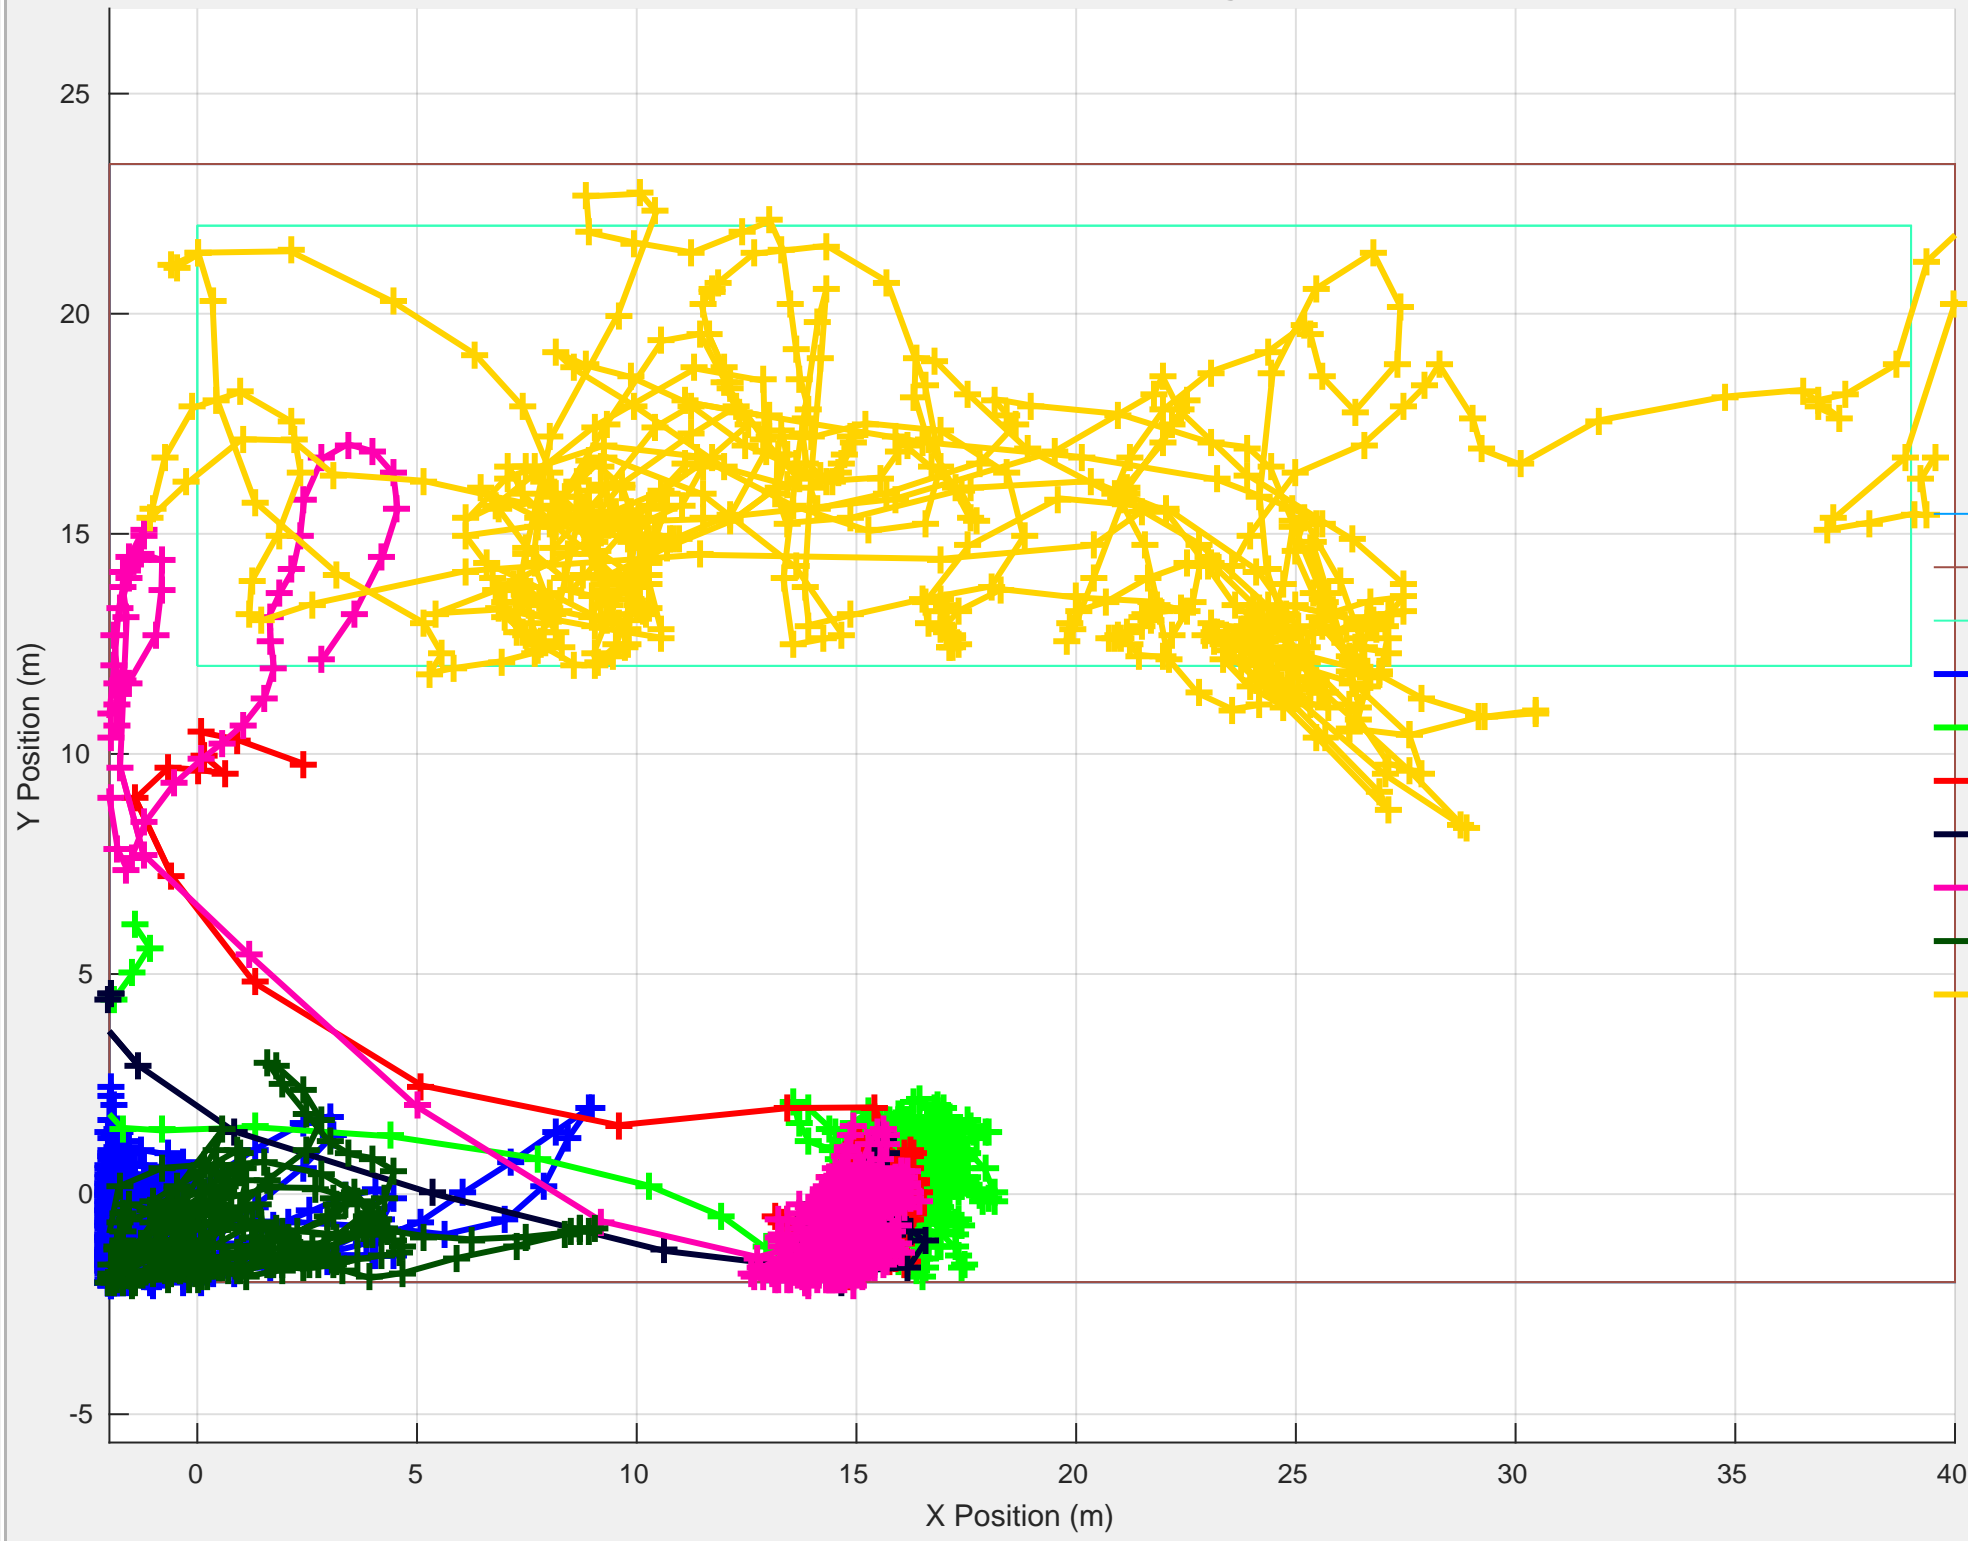

Analysis

Working Directory:

/mnt/sd/logs/e20190329_100013

Log File:

auto

Config Auto

Start Time 29-Mar-2019 11:00:00

End Time: 29-Mar-2019 12:00:00

Plot Type Position Trace

Node Set: Profile mobile

Seg (min):

Singl... Group 7

Repo... Pause Save...

Rev <S... Pa... St... Play

Position Trace

Positions 29-Mar-2019 11:00:00-29-Mar-2019 12:00:00 .../mnt/sd/logs/e20190329_100013

- World
- Outer farm BB
- Essex farm
- 259 : 0103-0259 mb
- 276 : 0114-0276 mb
- 283 : 011b-0283 mb
- 289 : 0121-0289 mb
- 294 : 0126-0294 mb
- 301 : 012d-0301 mb
- 302 : 012e-0302 mb