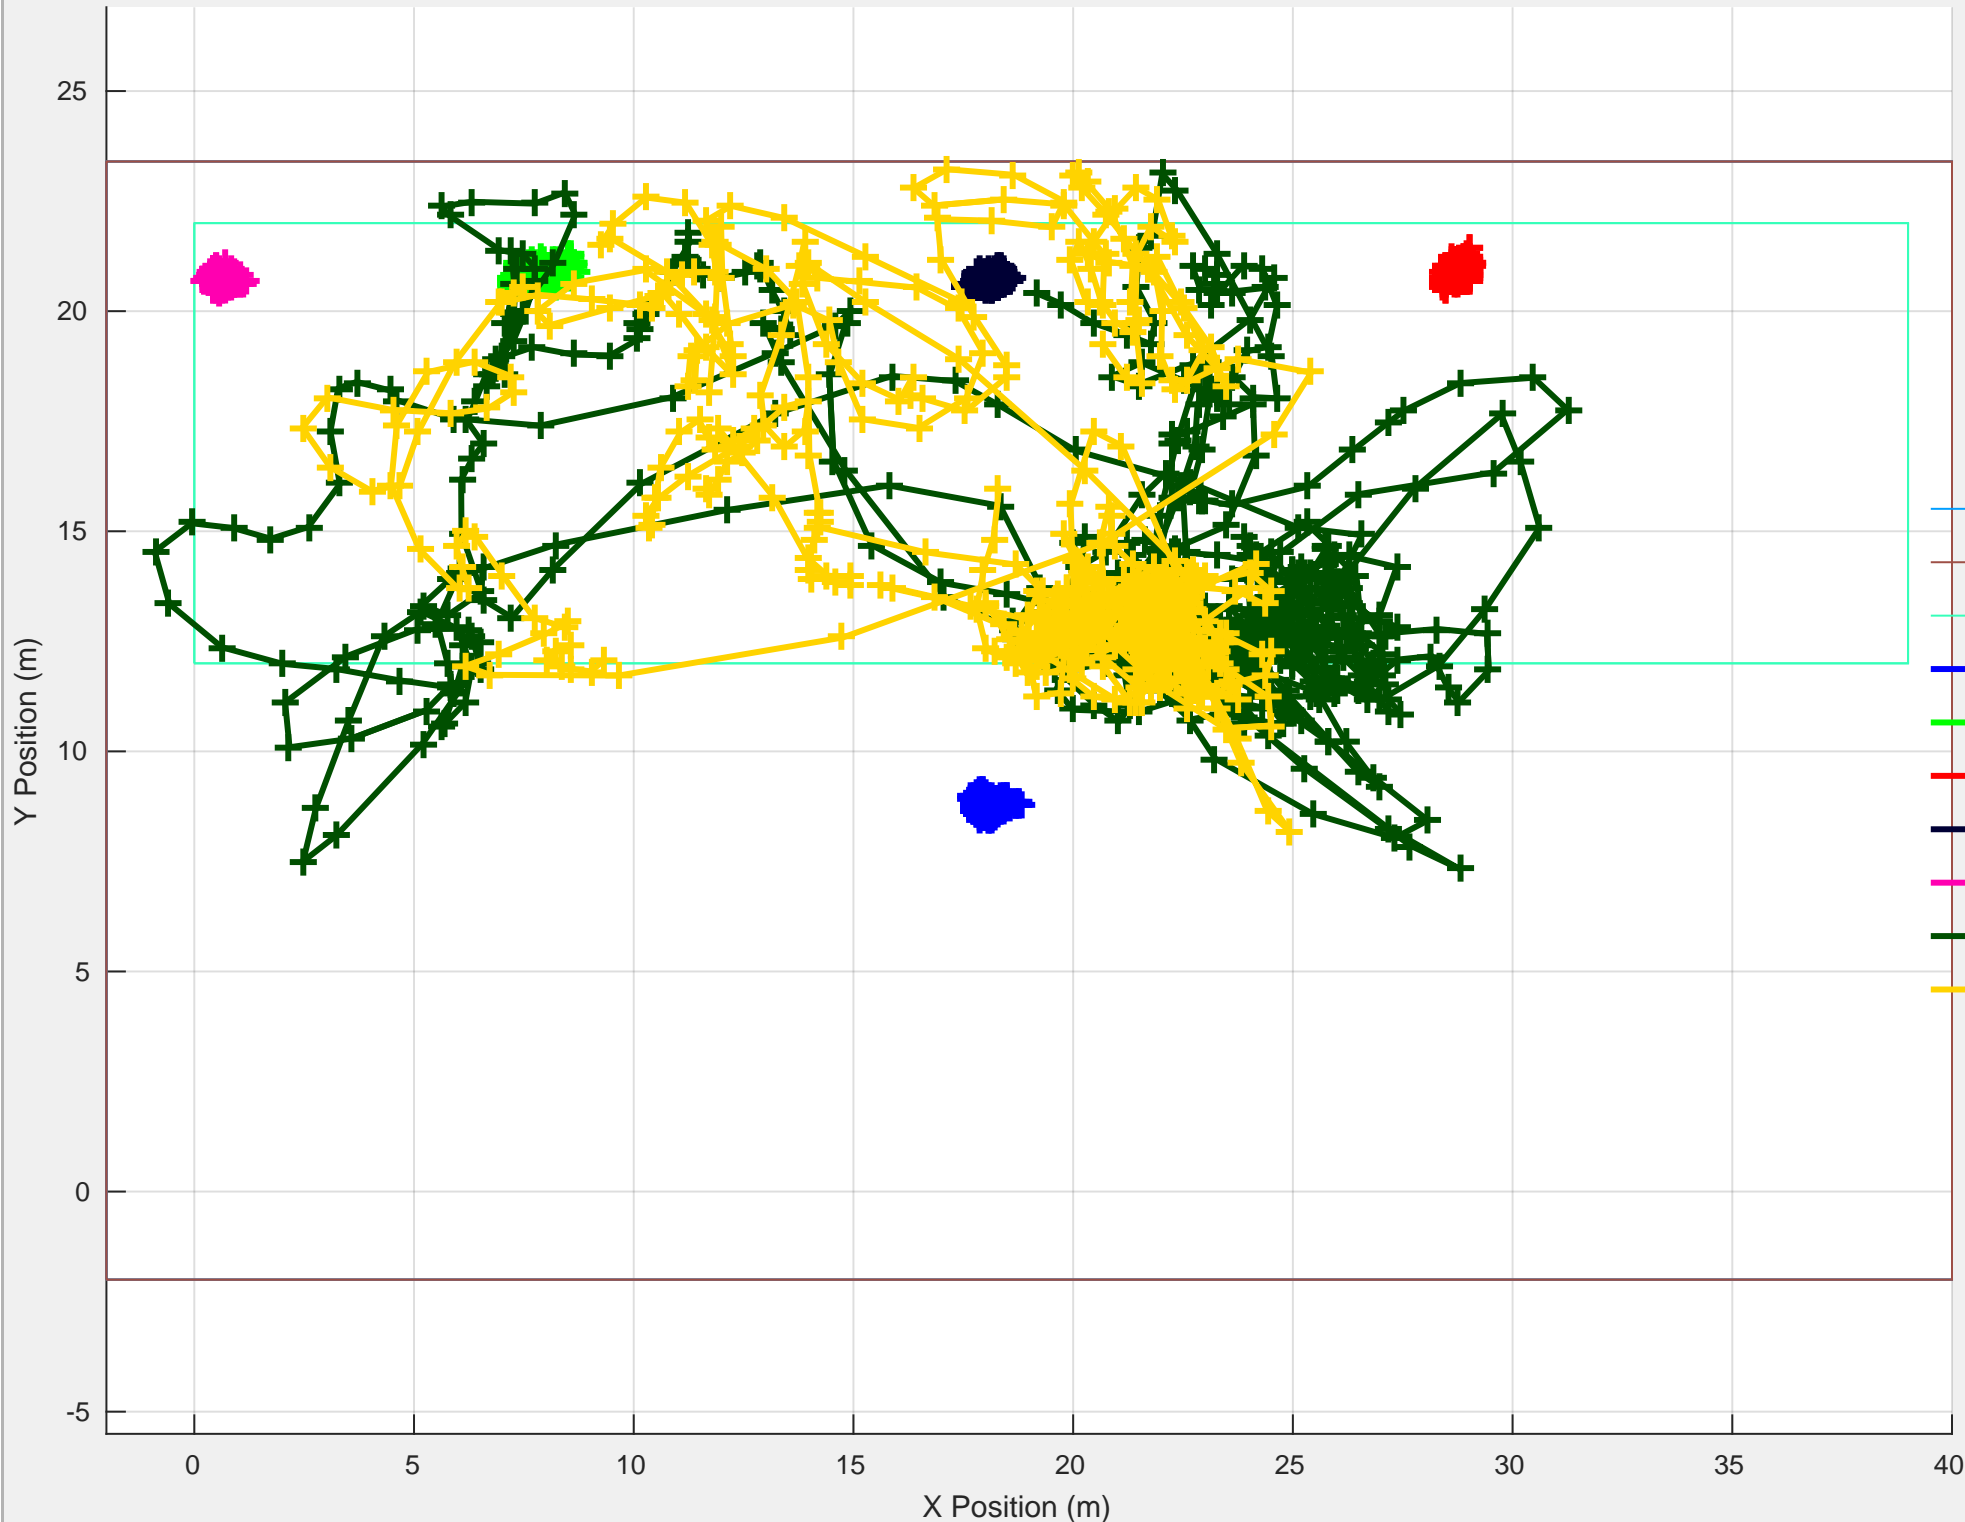

Analysis

Working Directory:

/mnt/sd/logs/e20190329_100013

Log File:

auto

Config Auto

Start Time 29-Mar-2019 11:00:00

End Time: 29-Mar-2019 12:00:00

Plot Type Position Trace

Node Set: Profile mobile

Seg (min):

Singl... Group 7

Repo... Pause Save...

Rev <S... Pa... St... Play

Position Trace

Positions 29-Mar-2019 11:00:00-29-Mar-2019 12:00:00 .../mnt/sd/logs/e20190329_100013

- World
- Outer farm BB
- Essex farm
- 461 : 01cd-0461 fx
- 482 : 01e2-0482 fx
- 578 : 0242-0578 fx
- 588 : 024c-0588 fx
- 591 : 024f-0591 fx
- 632 : 0278-0632 mb
- 633 : 0279-0633 mb