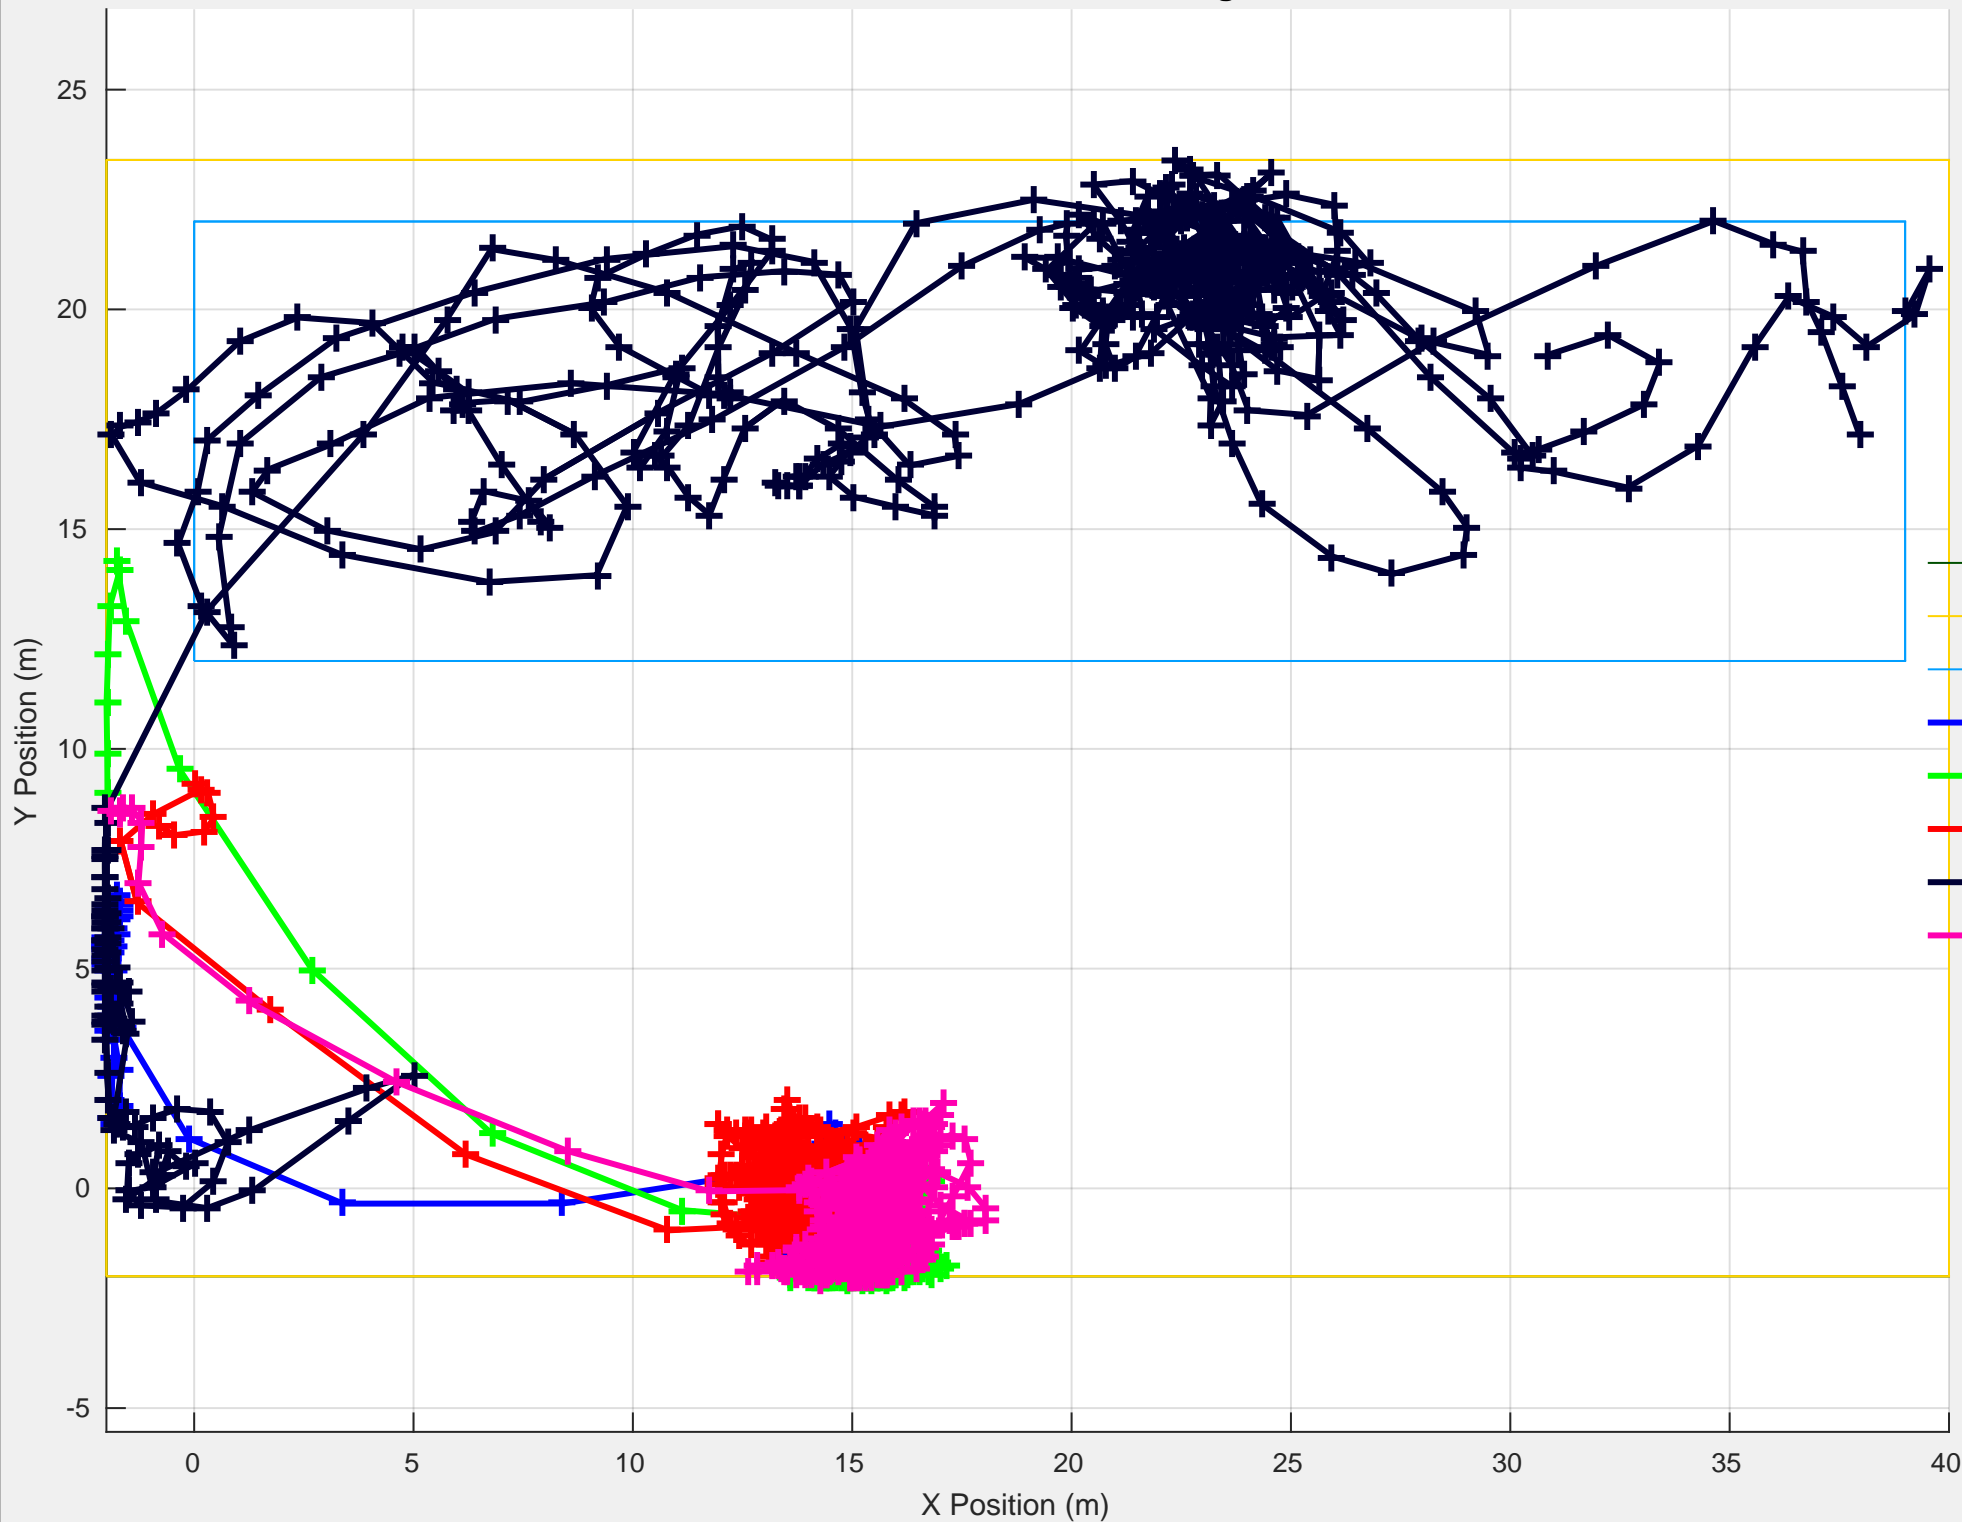

Analysis

Working Directory:

/mnt/sd/logs/e20190329_100013

Log File:

auto

Config Auto

Start Time 29-Mar-2019 11:00:00

End Time: 29-Mar-2019 12:00:00

Plot Type Position Trace

Node Set: Profile mobile

Seg (min):

Singl... Group 7

Repo... Pause Save...

Rev <S... Pa... St... Play

Position Trace

Positions 29-Mar-2019 11:00:00-29-Mar-2019 12:00:00 .../mnt/sd/logs/e20190329_100013

- World
- Outer farm BB
- Essex farm
- + 634 : 027a-0634 mb
- + 635 : 027b-0635 mb
- + 638 : 027e-0638 mb
- + 709 : 02c5-0709 mb
- + 756 : 02f4-0756 mb